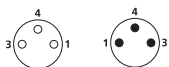

Pin Assignment

**Pico (M8)
3-Poles**