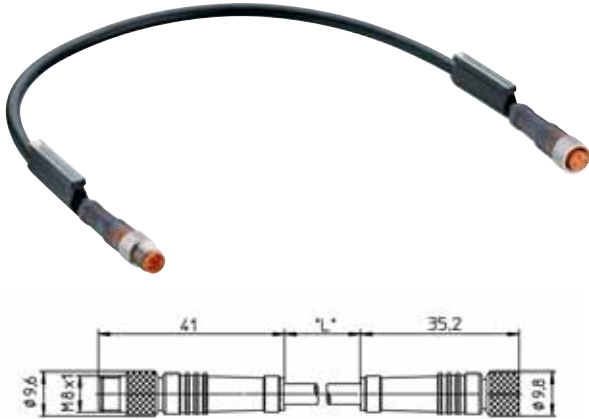

RSMV-RKMV 3-Pole

Pico (M8) double ended cordset, male to female, straight to straight, 3-pole with self locking threaded joint, 22 AWG, halogen free Lumflex black PUR cable, IEC color code, IP67 rated.

RSMV-RKMWV 3-Pole

Pico (M8) double ended cordset, male to female, straight to right angle, 3-pole with self locking threaded joint, 22 AWG, halogen free Lumflex black PUR cable, IEC color code, IP 67 rated.

RSMV-RKT 3-Pole

Pico (M8) double ended cordset, male, straight to Micro (M12) female, straight, 3-pole with self locking threaded joint, 22 AWG, halogen free Lumflex black PUR cable, IEC color code, IP67 rated.

RSMV-RKWT 3-Pole

Pico (M8) double ended cordset, male, straight, 3-pole to Micro (M12) female, right angle, 3-pole with self locking threaded joint, 22 AWG, halogen free Lumflex black PUR cable, IEC color code, IP 67 rated.