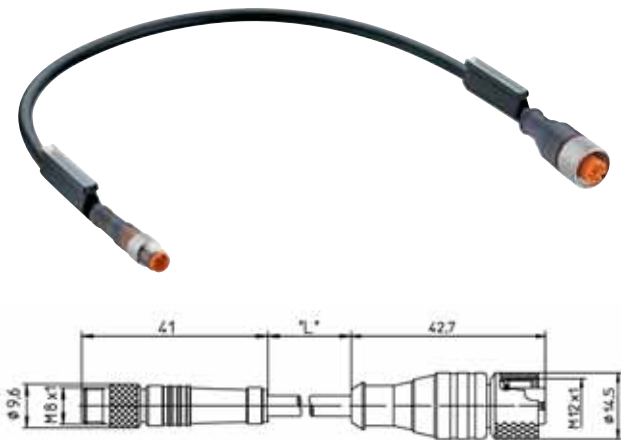

RSMV-RKMV 3-Pole

Pico (M8) double ended cordset, male to female, straight to straight, 3-pole with self locking threaded joint, 22 AWG, halogen free Lumflex black PUR cable, IEC color code, IP67 rated.

RSMV-RKMWV 3-Pole

Pico (M8) double ended cordset, male to female, straight to right angle, 3-pole with self locking threaded joint, 22 AWG, halogen free Lumflex black PUR cable, IEC color code, IP 67 rated.

RSMV-RKT 3-Pole

Pico (M8) double ended cordset, male, straight to Micro (M12) female, straight, 3-pole with self locking threaded joint, 22 AWG, halogen free Lumflex black PUR cable, IEC color code, IP67 rated.

RSMV-RKWT 3-Pole

Pico (M8) double ended cordset, male, straight, 3-pole to Micro (M12) female, right angle, 3-pole with self locking threaded joint, 22 AWG, halogen free Lumflex black PUR cable, IEC color code, IP 67 rated.