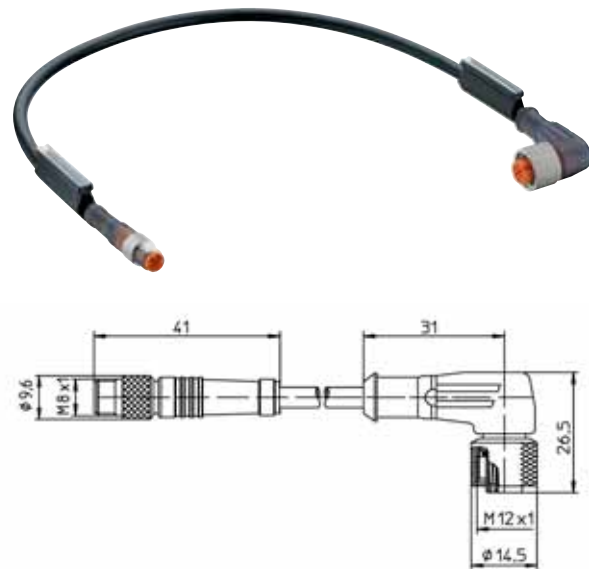

RSMV-RKMV 3-Pole

Pico (M8) double ended cordset, male to female, straight to straight, 3-pole with self locking threaded joint, 22 AWG, halogen free Lumflex black PUR cable, IEC color code, IP67 rated.

RSMV-RKMWV 3-Pole

Pico (M8) double ended cordset, male to female, straight to right angle, 3-pole with self locking threaded joint, 22 AWG, halogen free Lumflex black PUR cable, IEC color code, IP 67 rated.

RSMV-RKT 3-Pole

Pico (M8) double ended cordset, male, straight to Micro (M12) female, straight, 3-pole with self locking threaded joint, 22 AWG, halogen free Lumflex black PUR cable, IEC color code, IP67 rated.

RSMV-RKWT 3-Pole

Pico (M8) double ended cordset, male, straight, 3-pole to Micro (M12) female, right angle, 3-pole with self locking threaded joint, 22 AWG, halogen free Lumflex black PUR cable, IEC color code, IP 67 rated.