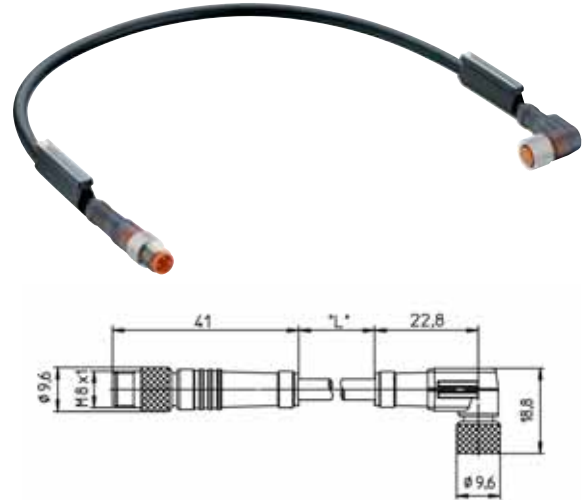

RSMV-RKMV 3-Pole

Pico (M8) double ended cordset, male to female, straight to straight, 3-pole with self locking threaded joint, 22 AWG, halogen free Lumflex black PUR cable, IEC color code, IP67 rated.

RSMV-RKMWV 3-Pole

Pico (M8) double ended cordset, male to female, straight to right angle, 3-pole with self locking threaded joint, 22 AWG, halogen free Lumflex black PUR cable, IEC color code, IP 67 rated.

RSMV-RKT 3-Pole

Pico (M8) double ended cordset, male, straight to Micro (M12) female, straight, 3-pole with self locking threaded joint, 22 AWG, halogen free Lumflex black PUR cable, IEC color code, IP67 rated.

RSMV-RKWT 3-Pole

Pico (M8) double ended cordset, male, straight, 3-pole to Micro (M12) female, right angle, 3-pole with self locking threaded joint, 22 AWG, halogen free Lumflex black PUR cable, IEC color code, IP 67 rated.